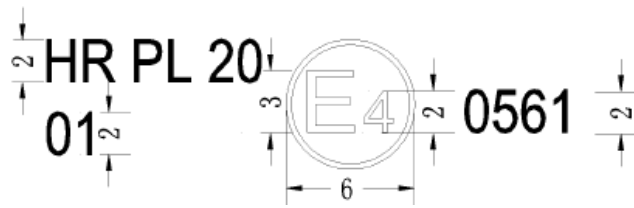

LEDDL106-SP	R10 R112	E4*10R05/01*4126*00 E4*112R01/08*0561*00